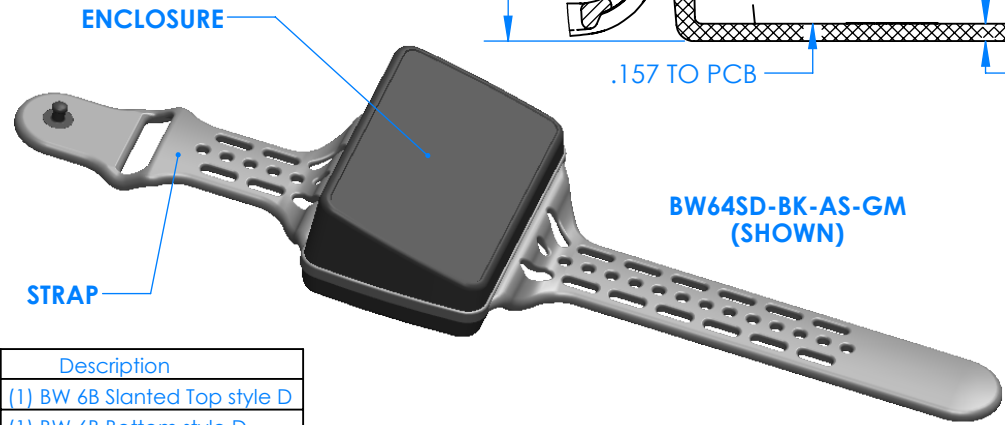

SERPAC BW64SD-YY-CS-ZZ

Electronic Enclosures

Enclosure color (YY)
 Top-Bottom combinations available
 BK=black
 CL=clear
 TRGY=translucent gray
 TRRD=translucent red

Strap color (ZZ)
 BK=black
 BL=blue
 GM=gunmetal
 NG=neon green
 NO=neon orange
 OR=orange
 YL=yellow
 WH=white

PN	Description
5537D	(1) BW 6B Slanted Top style D
5534D	(1) BW 6B Bottom style D
5538C	(1) BW 6C Small Strap style D
6057	(4) #2 X 3/8" SS PH HD screw TORQUE 35-60 in.-oz.

Watertight enclosure meets or exceed:
IP67
NEMA 4