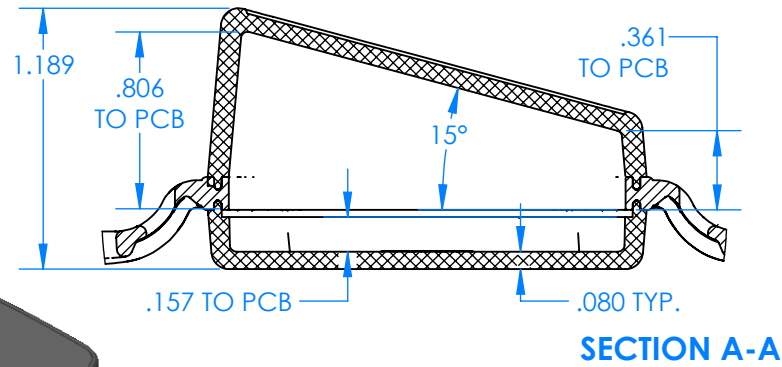

SERPAC BW64SD-YY-CS-ZZ

Electronic Enclosures

Enclosure color (YY)
 Top-Bottom combinations available
 BK=black
 CL=clear
 TRGY=translucent gray
 TRRD=translucent red

Strap color (ZZ)
 BK=black
 BL=blue
 GM=gunmetal
 NG=neon green
 NO=neon orange
 OR=orange
 YL=yellow
 WH=white

PN	Description
5537D	(1) BW 6B Slanted Top style D
5534D	(1) BW 6B Bottom style D
5538C	(1) BW 6C Small Strap style D
6057	(4) #2 X 3/8" SS PH HD screw TORQUE 35-60 in.-oz.

Watertight enclosure meets or exceed:
IP67
NEMA 4