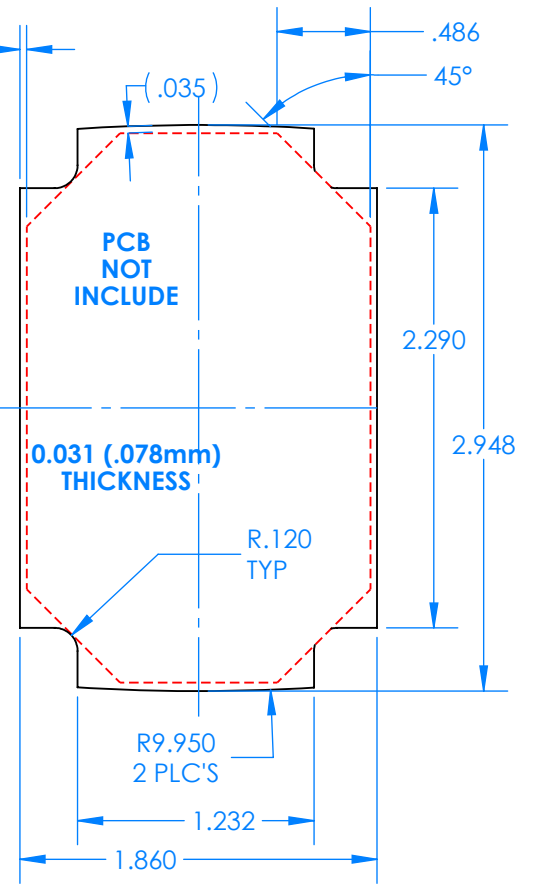

SERPAC BW64SD-YY-CS-ZZ

Electronic Enclosures

Enclosure color (YY)
 Top-Bottom combinations available
 BK=black
 CL=clear
 TRGY=translucent gray
 TRRD=translucent red

Strap color (ZZ)
 BK=black
 BL=blue
 GM=gunmetal
 NG=neon green
 NO=neon orange
 OR=orange
 YL=yellow
 WH=white

PN	Description
5537D	(1) BW 6B Slanted Top style D
5534D	(1) BW 6B Bottom style D
5538C	(1) BW 6C Small Strap style D
6057	(4) #2 X 3/8" SS PH HD screw TORQUE 35-60 in.-oz.

Watertight enclosure meets or exceed:
IP67
NEMA 4