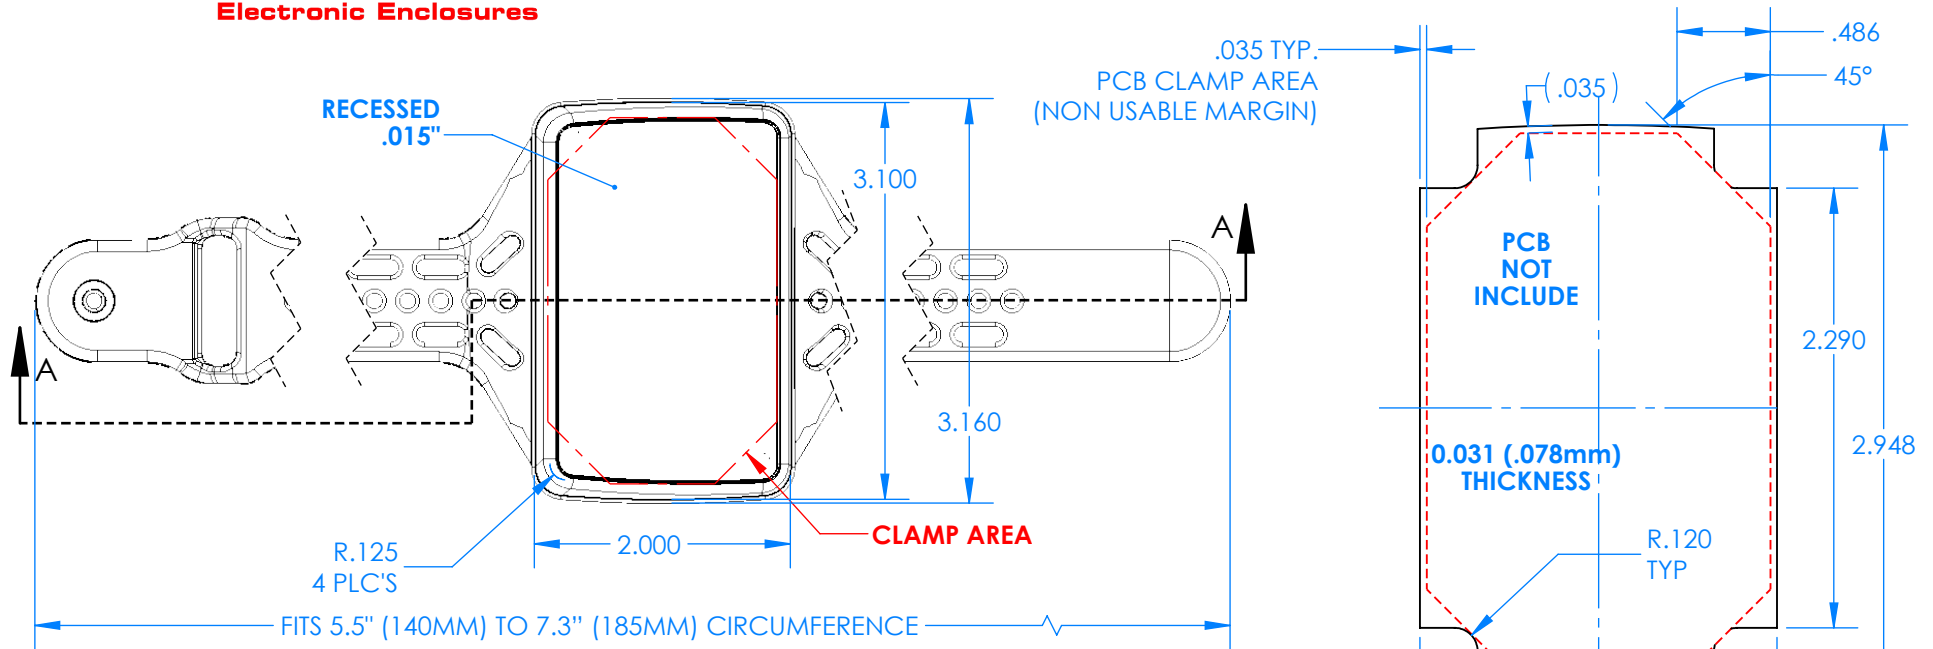

SERPAC BW64SD-YY-CS-ZZ

Electronic Enclosures

Enclosure color (YY)
 Top-Bottom combinations available
 BK=black
 CL=clear
 TRGY=translucent gray
 TRRD=translucent red

Strap color (ZZ)
 BK=black
 BL=blue
 GM=gunmetal
 NG=neon green
 NO=neon orange
 OR=orange
 YL=yellow
 WH=white

PN	Description
5537D	(1) BW 6B Slanted Top style D
5534D	(1) BW 6B Bottom style D
5538C	(1) BW 6C Small Strap style D
6057	(4) #2 X 3/8" SS PH HD screw TORQUE 35-60 in.-oz.

Watertight enclosure meets or exceed:
IP67
NEMA 4