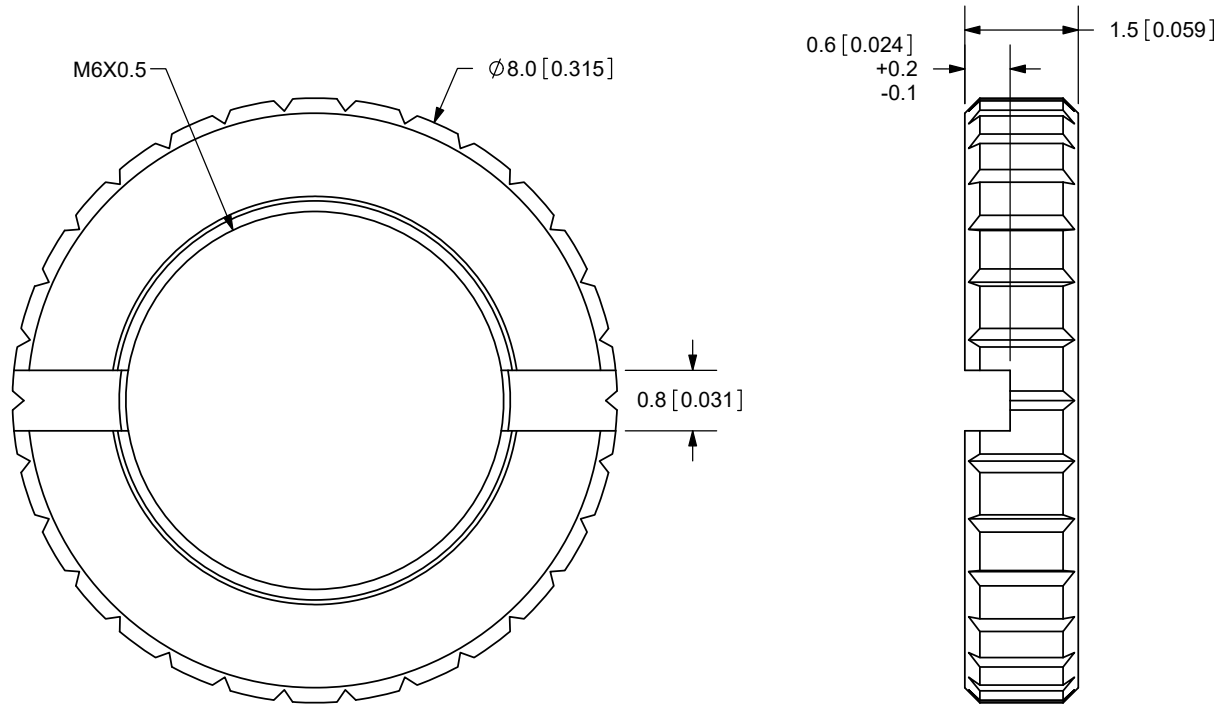

Additional Resources: [Product Page](#)

REV.	DESCRIPTION	DATE
A	NEW DRAWING	11/11/2009
B	LOGO, BRAND UPDATE	10/28/2022
C	CUI DEVICES REBRANDED TO SAME SKY	09/12/2024

TOLERANCE:
 $\pm 0.1\text{mm}$ UNLESS OTHERWISE
 SPECIFIED

same sky

6405 SW Rosewood St, Suite C
 Lake Oswego, OR 97035
 Phone: 877-323-3576

Website: www.sameskydevices.com

TITLE: M6X0.5 NUT		REV: C
PART NO. 3.5mm-nut-e	UNITS: MM [INCHES]	
DRAWN BY: RDS	APPROVED BY:	SCALE: 10:1