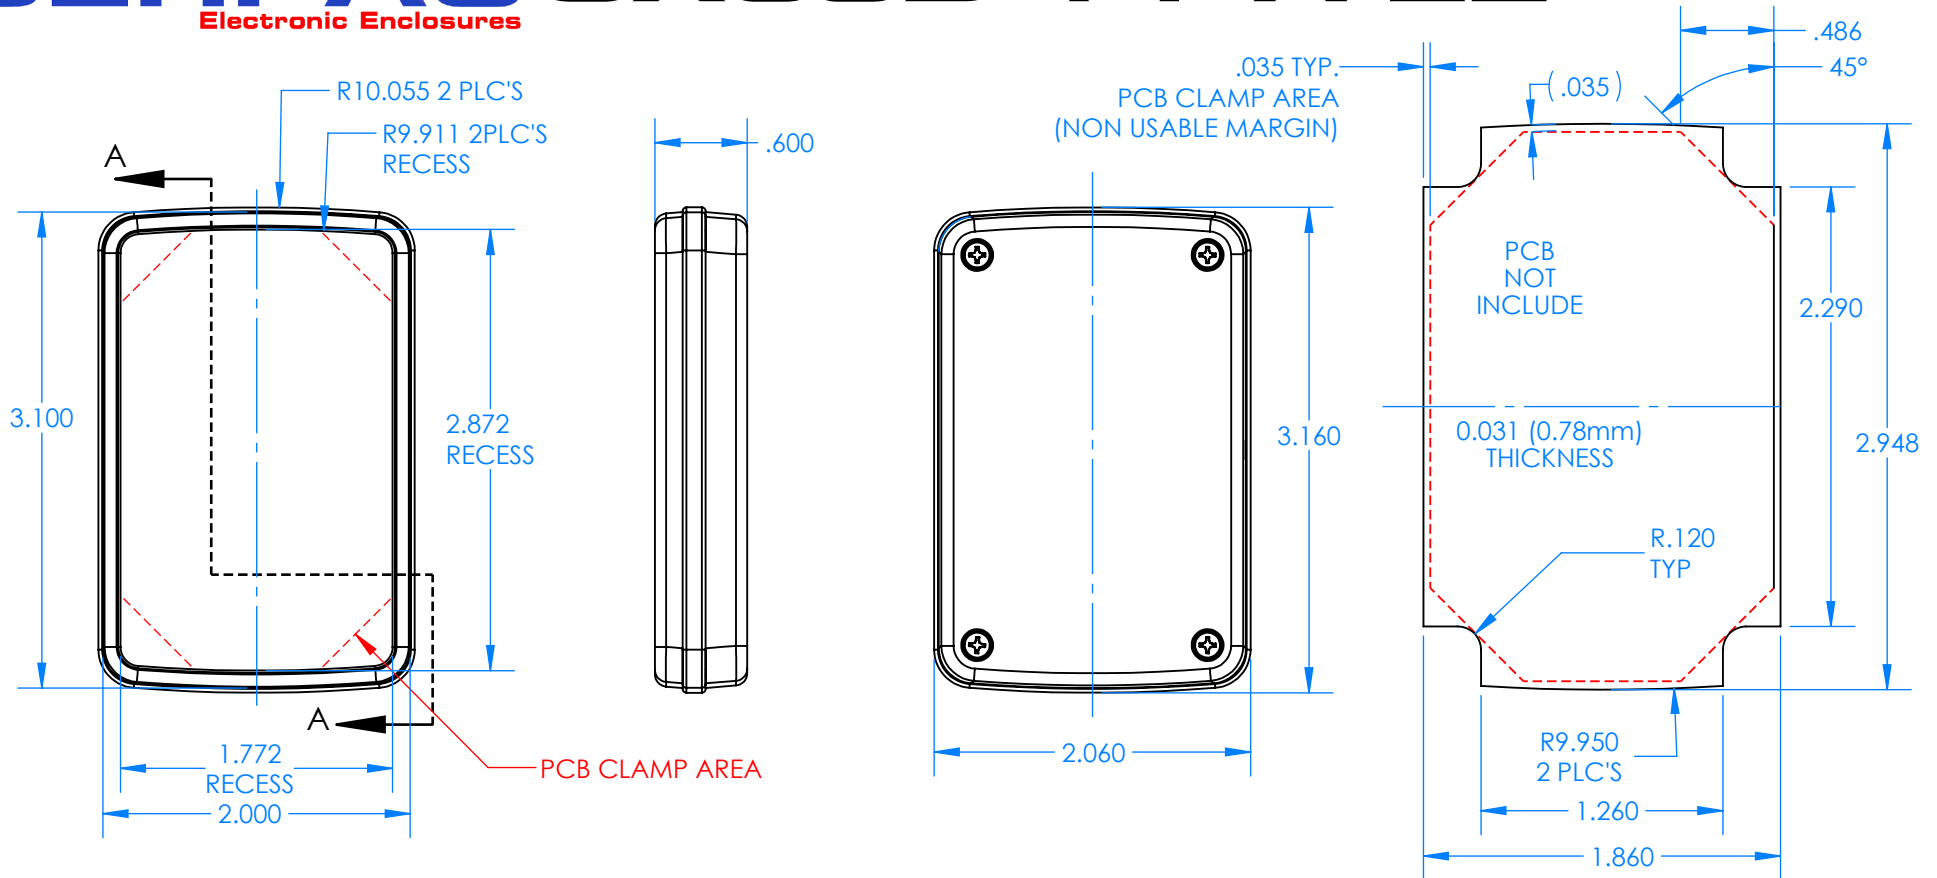

# SERPAC CX63D-YY-A-ZZ

Electronic Enclosures

**Enclosure color (YY)**  
**Top-Bottom combinations available**  
 BK=black  
 CL=clear  
 TRGY=translucent gray  
 TRRD=translucent red

**Seal color (ZZ)**  
 BK=black  
 BL=blue  
 GM=gunmetal  
 NG=neon green  
 NO=neon orange  
 OR=orange  
 YL=yellow  
 WH=white

| PN    | Description   |
|-------|---|
| 5531D | (1) BW 6A Top style D                               |
| 5534D | (1) BW 6B Bottom style D                            |
| 5540A | (1) CX6A Series perimeter seal style A              |
| 6057  | (4) #2 X 3/8" SS PH HD screw<br>TORQUE 35-60 in-oz. |

**Wateright enclosure meets or exceeds:**  
**IP67**  
**NEMA 4X, 12, 13**

4/17/2025  
 2009 Wright Ave. La Verne, CA 91750  
 Ph. (626) 331-0517 Fx. (626) 331-8584 serpac.com