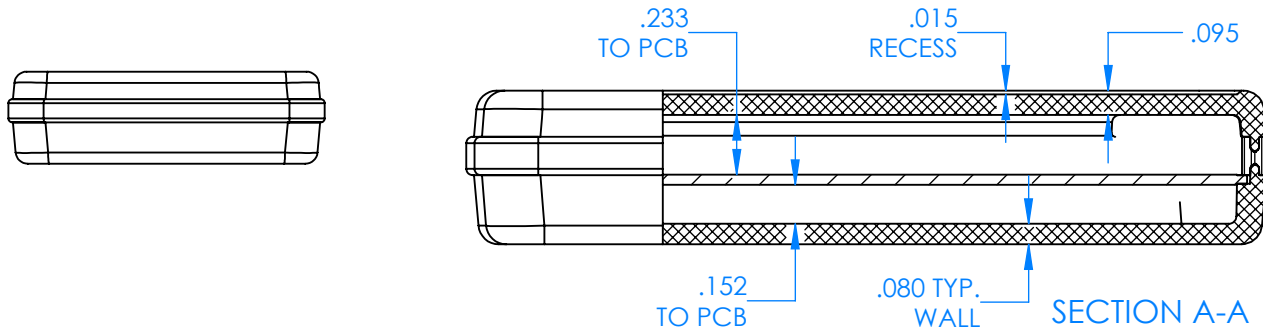

# SERPAC CX63D-YY-A-ZZ

Electronic Enclosures

**Enclosure color (YY)**  
**Top-Bottom combinations available**  
 BK=black  
 CL=clear  
 TRGY=translucent gray  
 TRRD=translucent red

**Seal color (ZZ)**  
 BK=black  
 BL=blue  
 GM=gunmetal  
 NG=neon green  
 NO=neon orange  
 OR=orange  
 YL=yellow  
 WH=white

| PN    | Description   |
|-------|---|
| 5531D | (1) BW 6A Top style D                               |
| 5534D | (1) BW 6B Bottom style D                            |
| 5540A | (1) CX6A Series perimeter seal style A              |
| 6057  | (4) #2 X 3/8" SS PH HD screw<br>TORQUE 35-60 in-oz. |