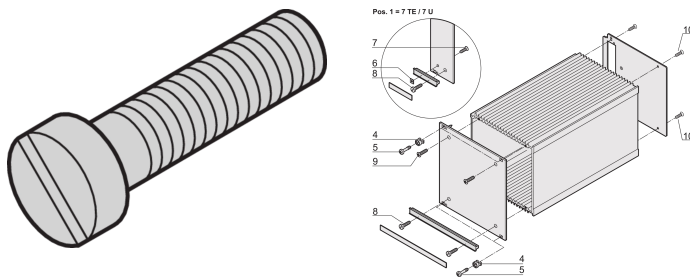

Cheesehead Screw, Slotted

CATALOG NUMBER

21100-150

Assmly kit enables a user to assemble a plastic front handle onto a front Panel, M2.5 x 16mm.

CERTIFICATIONS

FEATURES

For mounting front Panel with handle on frame-type plug-in unit

PRODUCT ATTRIBUTES

Product Type: Screw

Type: Screw

Works With: Front Panels

Package Quantity: 100

Thread Size: M2.5

Material: Steel

Finish: Nickel Plated

Net Weight: 0.061kg