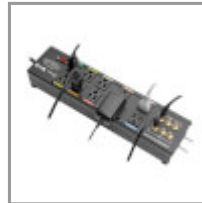

Isobar 10-Outlet Home/Business Theater Surge Protector, 8 ft. Cord with Right-Angle Plug, 3840 Joules, LEDs, Metal Housing

MODEL NUMBER: HT10DBS

Premium protection for A/V home or business theater components, including HDTVs and stereo receivers, against dangerous power surges, spikes and line noise. Recommended for medium-to-large home and business theater installations.

Fits Effortlessly Into Your Setup 8 ft. (2.4 m) AC power cord reaches nearby outlets Space-saving right-angle NEMA 5-15P plug allows furniture and equipment to move flush against the wall Keyhole slots on bottom panel provide convenient wall or desk mounting options Metal housing designed for long life