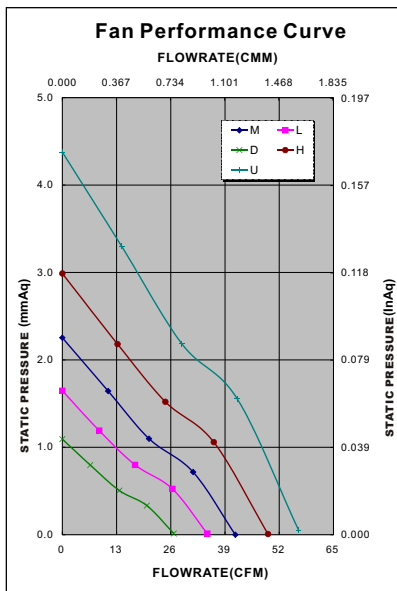

*Motor protective circuit and third lead wire functions

0	1	2	3	4	6	7	8	9	A	B
✓	✓	✓	✓		✓				✓	

*Safety approvals

✓	✓		✓	✓