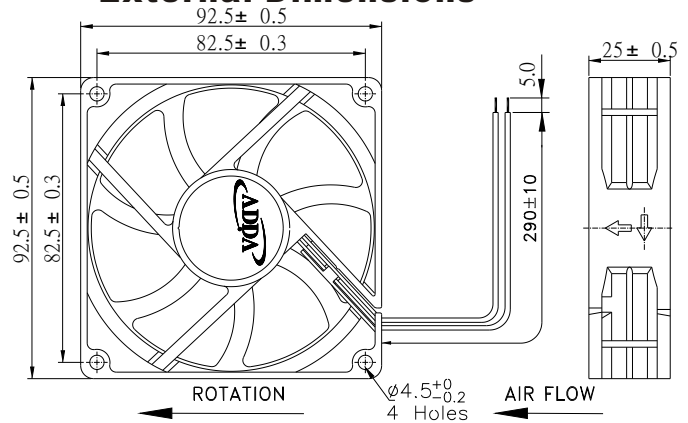

# ◀ 92X92X25mm Series ▶

Spot cooling, also suitable for small space requirements, laptops PC and notebook, etc.,

## External Dimensions

Frame: Plastic (UL:94v-0)  
 Impeller: Plastic (UL:94v-0)  
 Bearing: Hydro bearing  
 Lead wire: UL1007AWG24  
 OPERATING TEMP\*: -10C~70C  
 VOLTAGE AVAILABLE: 12V, 24V, 48V  
 \*: -10C~60C for fans with sleeve/ball combination bearings.

## Specifications (Nominal)

\*: Noise is measured at the distance of one (1) meter from the axis of intake.

Frame size (mm)	Model No.	Bearing System Type	Rated Voltage (v)	Rated Current (A)	Rated Power (W)	Rated Speed (rpm)	Maximum AirFlow		Maximum Pressure		Noise Level (dB/A)	Weight (g)
							(CMM)	(CFM)	(InAq)	(mmAq)		
92X92X25	AD0912UB-A70GL		12	0.30	3.60	3300	1.595	56.62	0.175	4.38	39.4	101
	AD0912HB-A70GL		12	0.25	3.00	2900	1.389	49.30	0.120	2.99	35.0	
	AD0912MB-A70GL		12	0.17	2.04	2400	1.169	41.49	0.090	2.25	31.3	
	AD0912LB-A70GL		12	0.13	1.56	2050	0.979	34.75	0.066	1.65	25.0	
	AD0912DB-A70GL		12	0.09	1.08	1600	0.753	26.72	0.044	1.09	18.0	
	AD0912UB-A71GL		12	0.39	4.68	3300	1.604	56.95	0.153	3.82	39.4	
	AD0912HB-A71GL		12	0.25	3.00	2900	1.400	49.69	0.116	2.89	35.0	
	AD0912MB-A71GL		12	0.17	2.04	2600	1.246	44.25	0.101	2.53	32.7	
	AD0912LB-A71GL		12	0.12	1.44	2300	1.064	37.76	0.078	1.94	29.8	
	AD0912DB-A71GL		12	0.07	0.84	1600	0.753	26.72	0.044	1.09	18.0	
	AD0924XB-A71GL		24	0.25	6.00	3800	1.868	66.32	0.218	5.45	45.0	
	AD0924UB-A71GL		24	0.21	5.04	3300	1.604	56.95	0.153	3.82	39.4	
	AD0924HB-A71GL		24	0.15	3.60	2900	1.400	49.69	0.116	2.89	35.0	
	AD0924MB-A71GL		24	0.12	2.88	2600	1.246	44.25	0.101	2.53	32.7	
	AD0924HB-A7AGL		24	0.15	3.60	2700	1.316	46.72	0.118	2.94	33.7	
	AD0948HB-A70GL		48	0.11	5.28	2900	1.389	49.30	0.120	2.99	35.0	
AD0948UB-A71GL		48	0.16	7.68	3500	1.717	60.95	0.177	4.42	42.0		
AD0948HB-A71GL		48	0.13	6.24	2900	1.389	49.30	0.120	2.99	35.0		