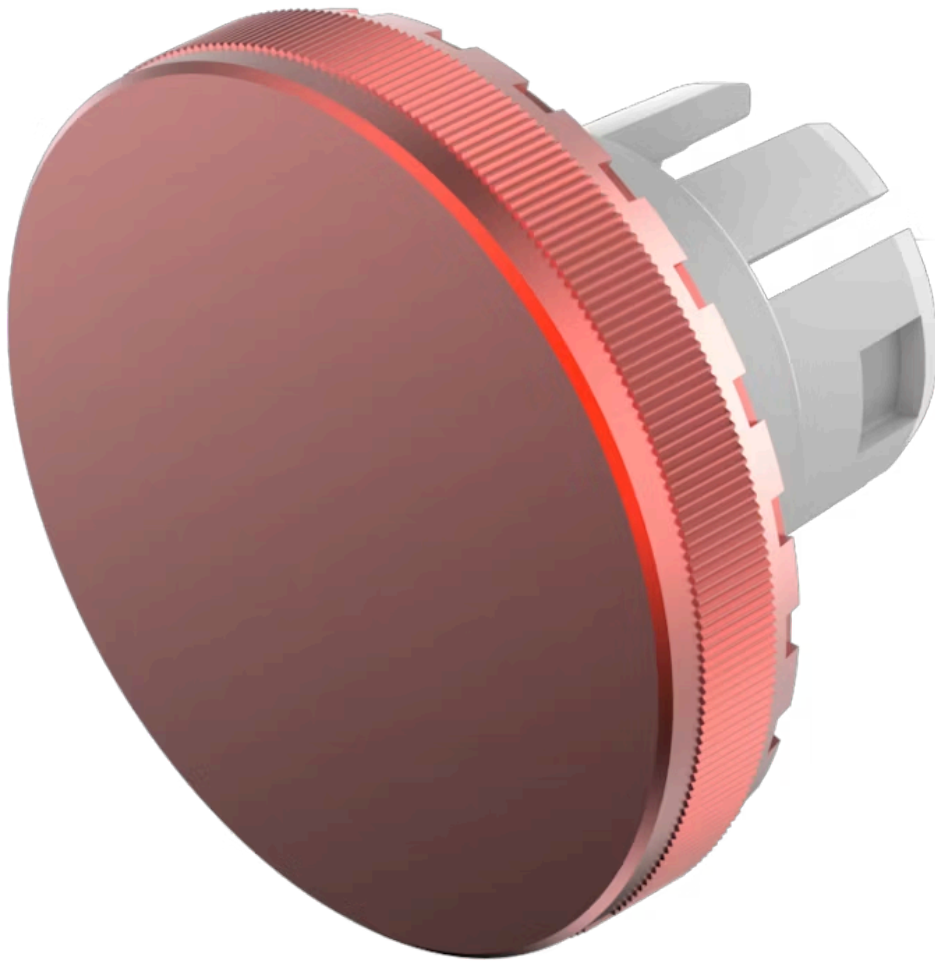

Lens

61-
9841.2

<https://www.eao.com/component/61-9841.2/en/lens>

Your product:

61-9841.2 Lens

FRONT

Front form: Round

OPERATING-/INDICATION PART

Lens colour: Red

Lens material: Aluminium

Lens illumination: Non illuminated

Lens shape: Flush

Lens optics: opaque

MECHANICAL CHARACTERISTICS

Weight: 0.002 kg

CERTIFICATE

REACH: REACH compliant

RoHS: RoHS compliant

OTHER

Short Description: Lens, Ø 19.7 mm, Non illuminated, Red, Flush, Aluminium

Dimension: Ø 19.7 mm

Hints: The colour of anodised aluminium parts can vary due to technical production reasons