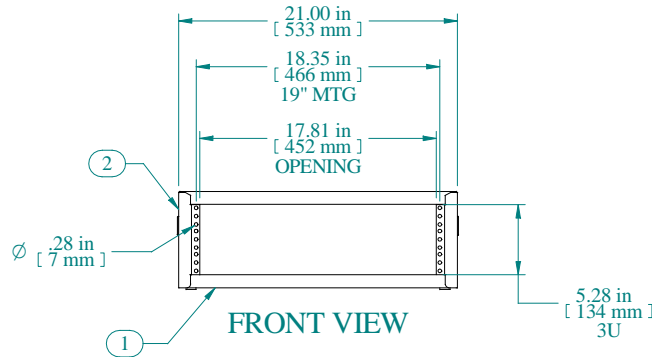

SECTION A-A

TOP VIEW

L.S. VIEW

FRONT VIEW

R.S. VIEW

BOTTOM VIEW

Item Number	Title	Quantity
1	RCBS - BOTTOM	1
2	RCBS - TOP & SIDES	1
3	BLACK PLASTIC HANDLE	2
4	PLUG BUMPER	4
PART NUMBERS		
RCBS1900513BK1	PAINTED BLACK TEXTURED	
RCBS1900513CG1	PAINTED CONT. GRAY TEXTURED	
RCBS1900513LG1	PAINTED RAL7035 TEXTURED	
NOTES		
Shipped with a starter pack of 10-32 clip nuts & matching quantity of 1421ABK black screws		

Data subject to change without notice. Isometric drawing not to scale.

**HAMMOND
MANUFACTURING™**

www.hammondmfg.com

PART NO. RCBS1900513