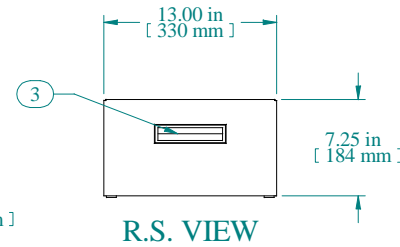

SECTION A-A

TOP VIEW

L.S. VIEW

FRONT VIEW

R.S. VIEW

BOTTOM VIEW

Item Number	Title	Quantity
1	RCBS - BOTTOM	1
2	RCBS - TOP & SIDES	1
3	BLACK PLASTIC HANDLE	2
4	PLUG BUMPER	4
PART NUMBERS		
RCBS1900513BK1	PAINTED BLACK TEXTURED	
RCBS1900513CG1	PAINTED CONT. GRAY TEXTURED	
RCBS1900513LG1	PAINTED RAL7035 TEXTURED	
NOTES		
Shipped with a starter pack of 10-32 clip nuts & matching quantity of 1421ABK black screws		

Data subject to change without notice. Isometric drawing not to scale.

**HAMMOND
MANUFACTURING™**

www.hammondmfg.com

PART NO. RCBS1900513