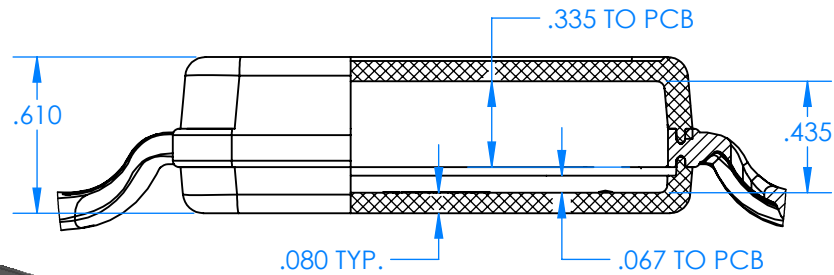

# SERPAC BW61D-YY-CS-ZZ

Electronic Enclosures

SECTION A-A

## Enclosure color (YY)

Top-Bottom combinations available

- BK=black
- CL=clear
- TRGY=translucent gray
- TRRD=translucent red

## Strap color (ZZ)

- BK=black
- BL=blue
- GM=gunmetal
- NG=neon green
- NO=neon orange
- OR=orange
- YL=yellow
- WH=white

PN	Description
5533D	(1) BW 6B Top style D
5532D	(1) BW 6A Bottom style D
5538C	(1) BW 6C Small Strap style D
6057	(4) #2 X 3/8" SS PH HD screw TORQUE 35-60 in-oz.