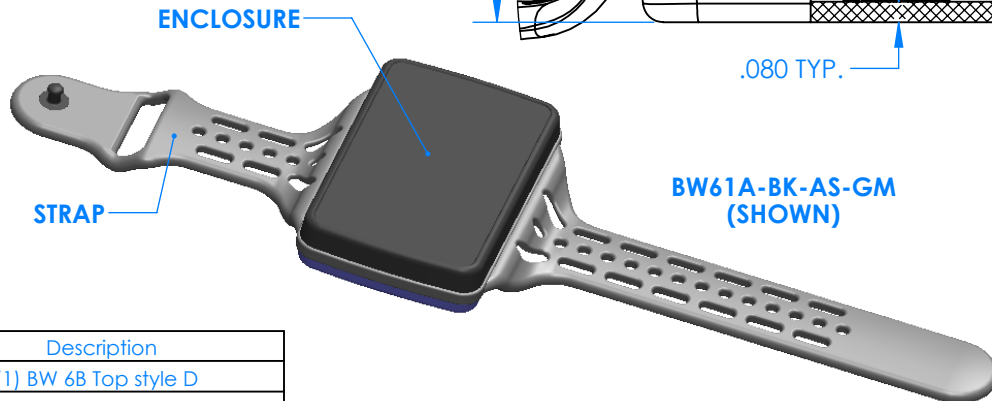

# SERPAC BW61D-YY-CS-ZZ

Electronic Enclosures

SECTION A-A

## Enclosure color (YY)

Top-Bottom combinations available

- BK=black
- CL=clear
- TRGY=translucent gray
- TRRD=translucent red

## Strap color (ZZ)

- BK=black
- BL=blue
- GM=gunmetal
- NG=neon green
- NO=neon orange
- OR=orange
- YL=yellow
- WH=white

PN	Description
5533D	(1) BW 6B Top style D
5532D	(1) BW 6A Bottom style D
5538C	(1) BW 6C Small Strap style D
6057	(4) #2 X 3/8" SS PH HD screw TORQUE 35-60 in-oz.