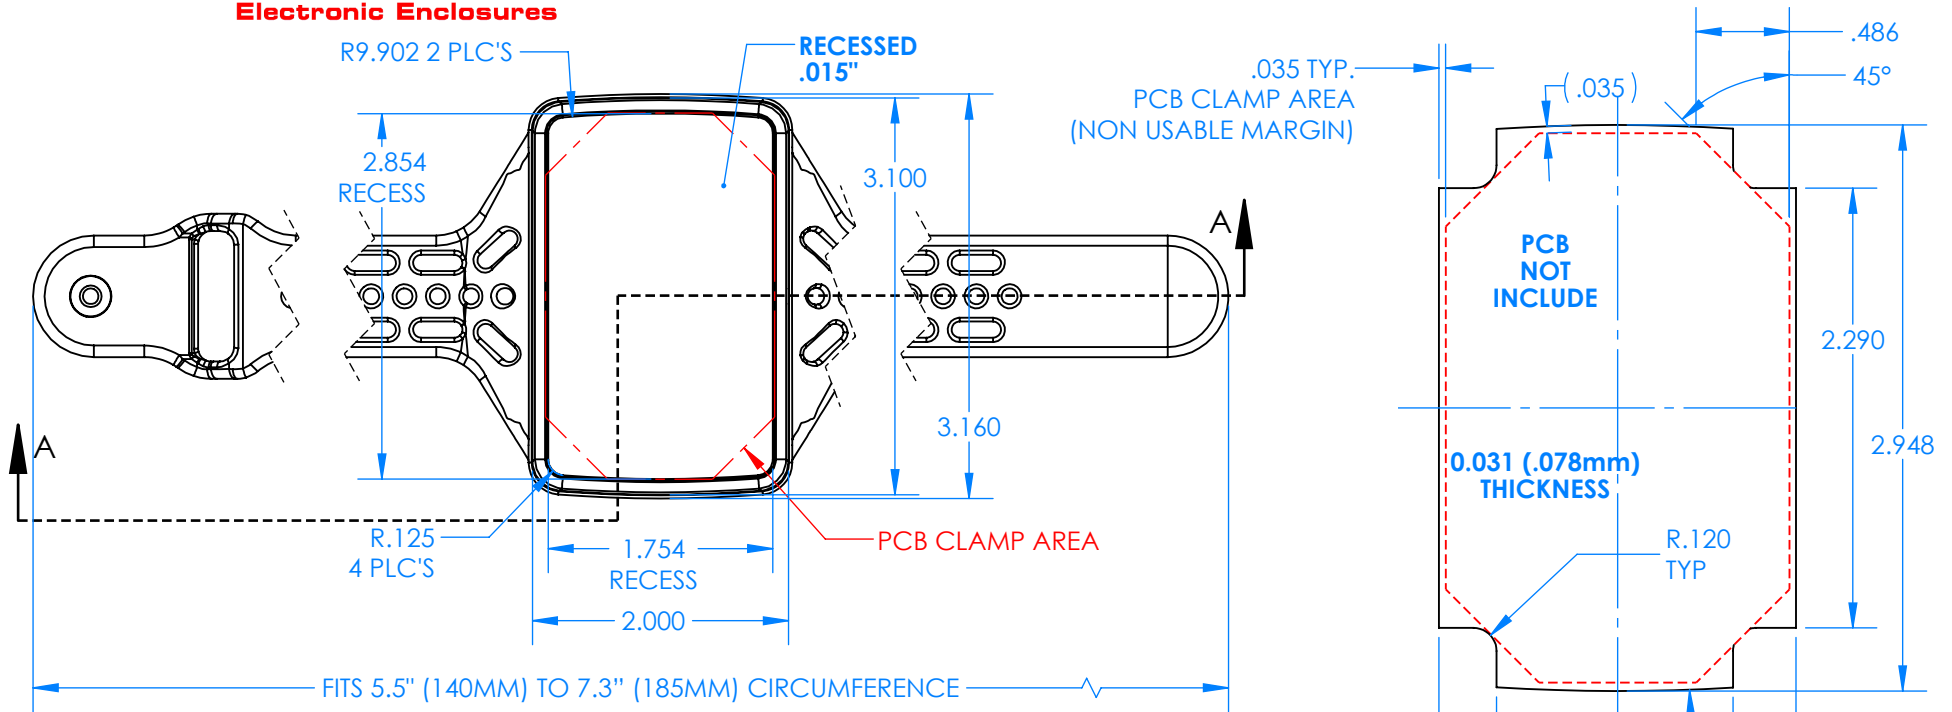

# SERPAC BW61D-YY-CS-ZZ

Electronic Enclosures

SECTION A-A

## Enclosure color (YY)

Top-Bottom combinations available

- BK=black
- CL=clear
- TRGY=translucent gray
- TRRD=translucent red

## Strap color (ZZ)

- BK=black
- BL=blue
- GM=gunmetal
- NG=neon green
- NO=neon orange
- OR=orange
- YL=yellow
- WH=white

PN	Description
5533D	(1) BW 6B Top style D
5532D	(1) BW 6A Bottom style D
5538C	(1) BW 6C Small Strap style D
6057	(4) #2 X 3/8" SS PH HD screw TORQUE 35-60 in-oz.

**Watertight enclosure meets or exceeds:**  
**IP67**  
**NEMA 4**