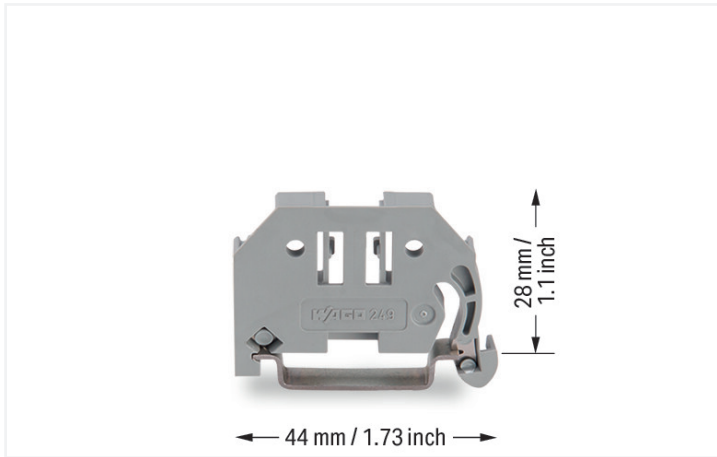

## Data Sheet | Item Number: 249-116

Screwless end stop; 6 mm wide; for DIN-rail 35 x 15 and 35 x 7.5; gray

<https://www.wago.com/249-116>

Color: ■ gray

#### Tool free!

A tool-free design allows rail-mount terminal blocks to be safely and economically secured against any movement on all DIN-35 rails per DIN EN 60715 (35 x 7.5 mm; 35 x 15 mm).

#### Entirely without screws!

The "secret" to a perfect fit lies in the two small clamping plates which keep the end stop in position, even if the rails are mounted vertically.

### Physical data

Width	6 mm / 0.236 inches
Height	44 mm / 1.732 inches
Depth	35 mm / 1.378 inches
Depth from upper-edge of DIN-rail	28 mm / 1.102 inches

**Material data**

Color	gray
Insulation material (main housing)	Polyamide (PA66)
Flammability class per UL94	V0
Fire load	0.099 MJ
Weight	3.4 g