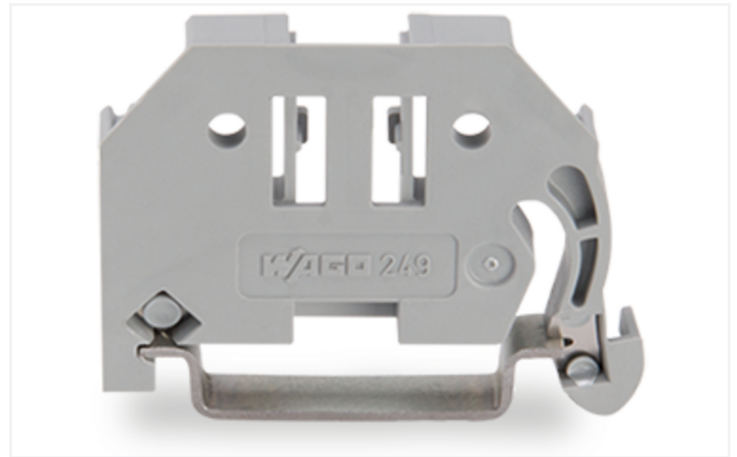

## Data Sheet | Item Number: 249-116

Screwless end stop; 6 mm wide; for DIN-rail 35 x 15 and 35 x 7.5; gray

<https://www.wago.com/249-116>

Color: ■ gray

#### Snap on – that's it!

Assembling the new WAGO screwless end stop is as simple and quick as snapping a WAGO rail-mount terminal block onto the rail.

#### Tool free!

A tool-free design allows rail-mount terminal blocks to be safely and economically secured against any movement on all DIN-35 rails per DIN EN 60715 (35 x 7.5 mm; 35 x 15 mm).

#### Entirely without screws!

The "secret" to a perfect fit lies in the two small clamping plates which keep the end stop in position, even if the rails are mounted vertically.