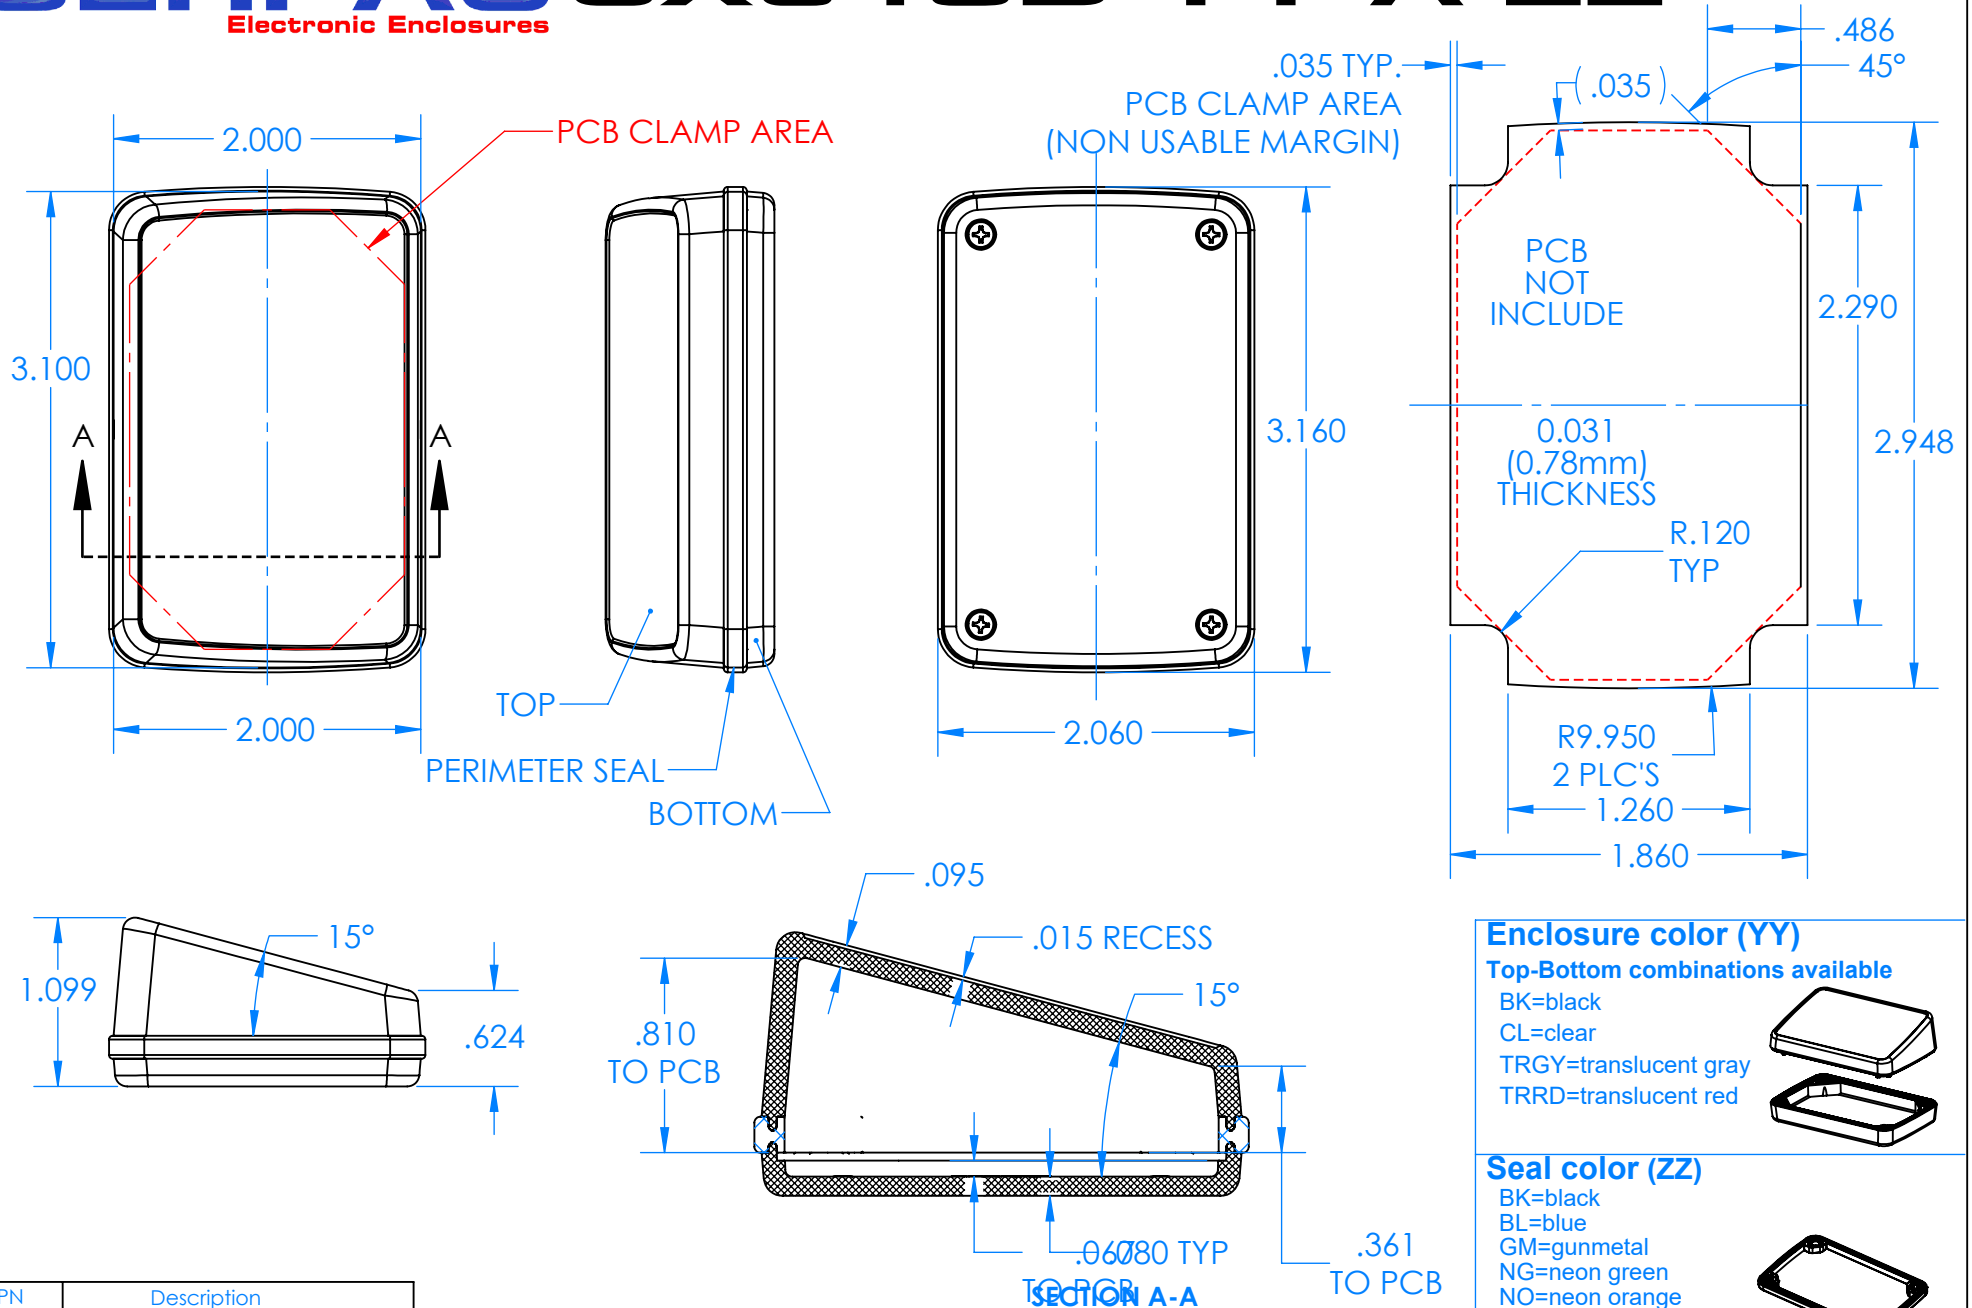

SERPAC CX6 1SD-YY-A-ZZ

Electronic Enclosures

- Enclosure color (YY)**
- Top-Bottom combinations available
- BK=black
 - CL=clear
 - TRGY=translucent gray
 - TRRD=translucent red
- Seal color (ZZ)**
- BK=black
 - BL=blue
 - GM=gunmetal
 - NG=neon green
 - NO=neon orange
 - OR=orange
 - YL=yellow
 - WH=white

PN	Description
5537D	(1) BW 6C Slanted Top,YY
5534D	(1) BW 6B Bottom,YY
5540A	(1) CX6A Series perimeter seal, ZZ
6057	(4) #2 X 3/8" SS PH HD screw TORQUE 35-60 in-oz.

Wateright enclosure meets or exceeds:
IP67
NEMA 4X, 12, 13

ALL DIMENSIONS ARE ± .010" 4/17/2025
 2009 Wright Ave. La Verne, CA 91750
 Ph. (626) 331-0517 Fx. (626) 331-8584 serpac.com