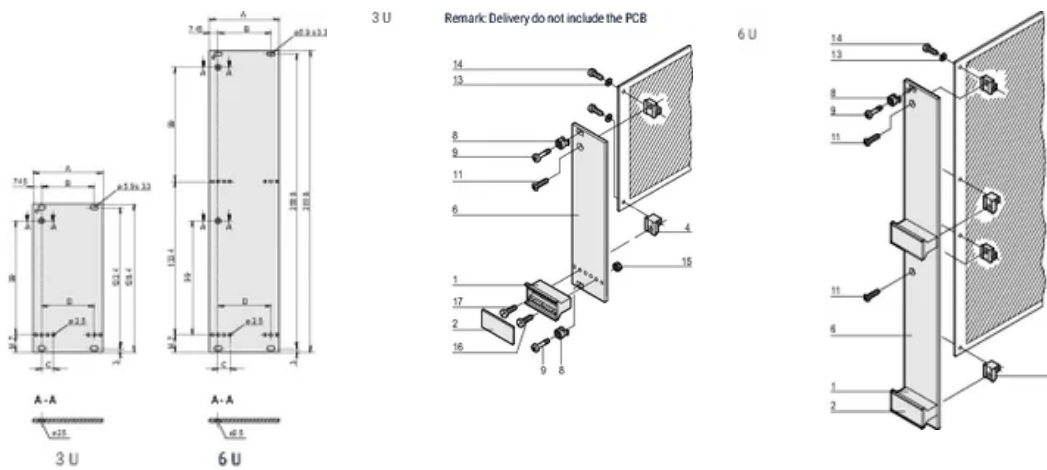

Mounting: Screw-on Front

Front Finish: Anodized

Rear Finish: Passivated

Treated Edges: No

Flammability Rating: UL® 94V-0

Complies With: EN 45545-2, R22-R24, HL3; IEC 60297-3-101

EMC Shielding: No

Finish: Anodized; Passivated

Material: Aluminum

Product Type: Front Panel

Type: Front Panel with Handle (PIU)

Net Weight: 0.042kg

DIAGRAMS

WARNING

nVent products shall be installed and used only as indicated in nVent's product instruction sheets and training materials. Instruction sheets are available at www.nvent.com and from your nVent customer service representative. Improper installation, misuse, misapplication or other failure to completely follow nVent's instructions and warnings may cause product malfunction, property damage, serious bodily injury and death and/or void your warranty.