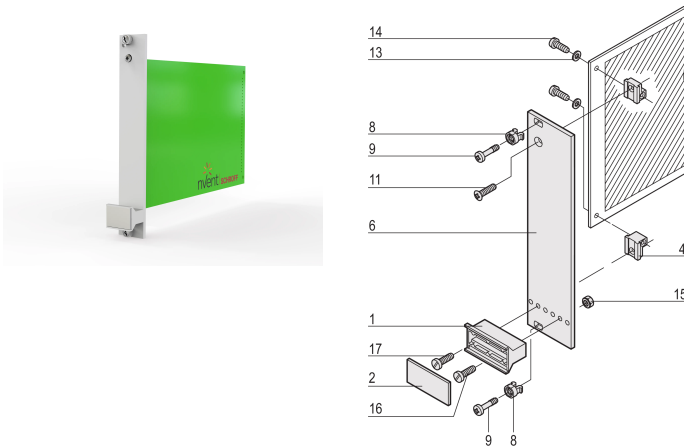

Plug-In Unit Kit With Trapezoid Handle, Unshielded, Grey, 3 U, 5 HP

CATALOG NUMBER

20818-019

Plug-in unit, with static handle and the flat front panel. The grey handle is assembled on the front panel.

CERTIFICATIONS

FEATURES

Flat front panel

Handle without extraction function

PRODUCT ATTRIBUTES

Rack Height: 3U

Rack Width: 5HP

Package Quantity: 1

Handle Type: Trapezoid, Static

Mounting: Screw-on Front

Front Finish: Anodized

Rear Finish: Passivated

Treated Edges: No

Flammability Rating: UL® 94V-0

Complies With: EN 45545-2, R22-R24, HL3; IEC 60297-3-101

EMC Shielding: No

Finish: Anodized; Passivated