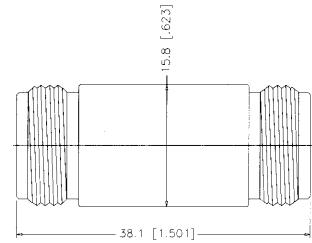

In-Series Adapters

Plug-to-Plug Adapter

P.N.	Cable Group	Plt.	Ins.	Imp.	Crimp Tool
N2071A1-NT3G-50	N/A	Nickel	Teflon	50	N/A
NM-RNM-NT3G-50 N Plug Reverse Polarized to N Jack	N/A	Nickel	Teflon	50	N/A
NF-RNF-NT3G-50 N Jack Reverse Polarized to N Plug	N/A	Nickel	Teflon	50	N/A

3651514

Jack-to-Jack Adapter

P.N.	Cable Group	Plt.	Ins.	Imp.	Crimp Tool
N7071A1-NT3G-50	N/A	Nickel	Teflon	50	N/A

365-1496

Jack-to-Jack Bulkhead Adapter

P.N.	Cable Group	Plt.	Ins.	Imp.	Crimp Tool
N7471A1-NT3G-50	N/A	Nickel	Teflon	50	N/A