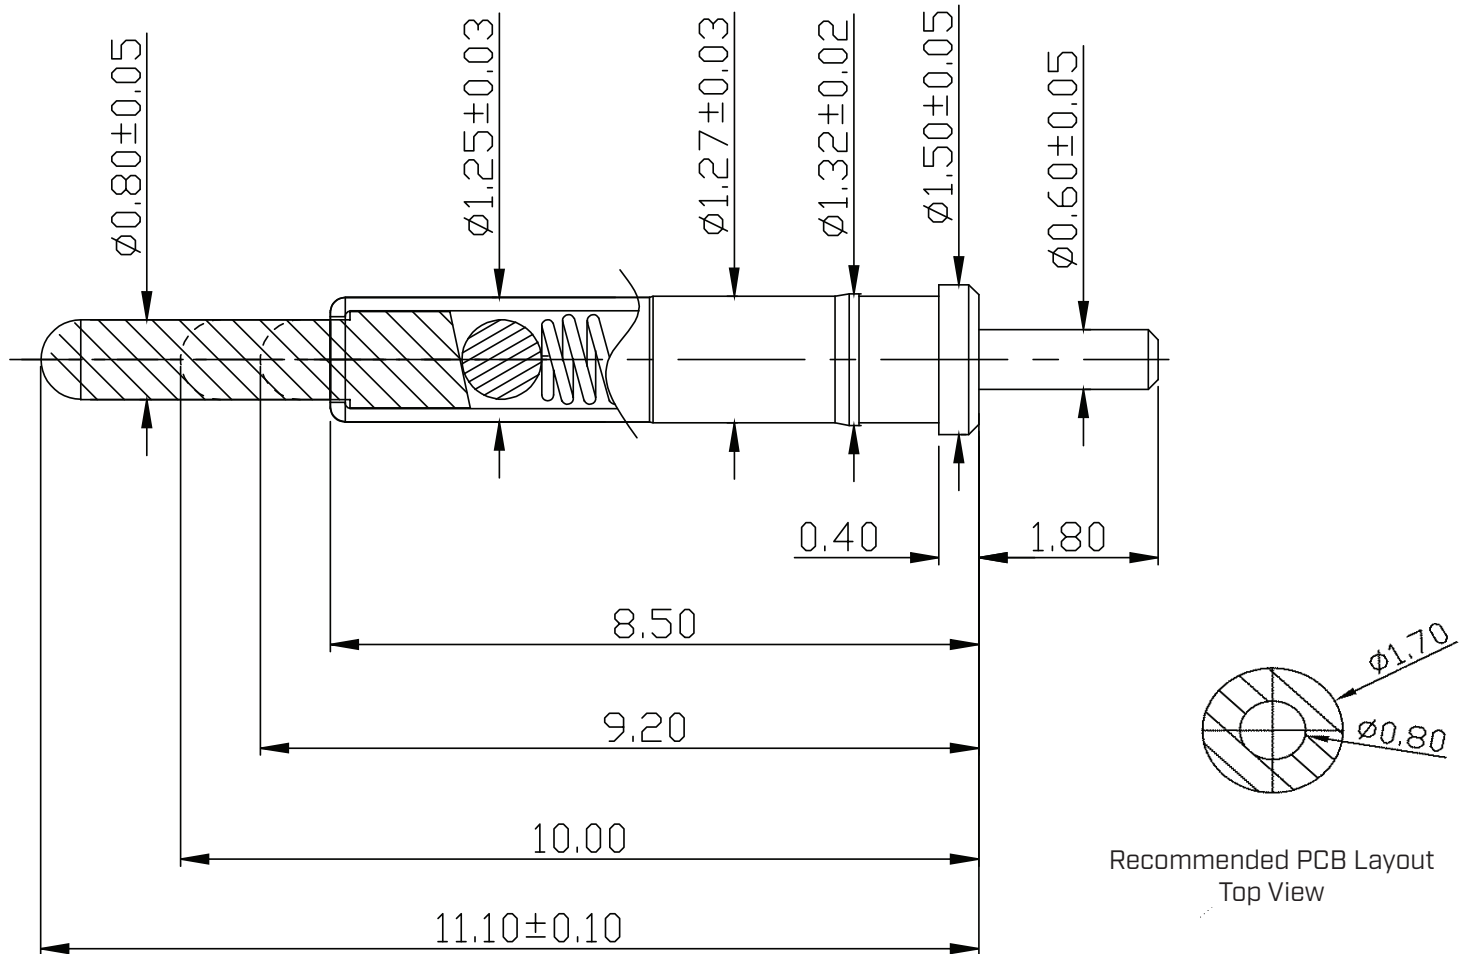

**MODEL:** CPG-01-TH-B | **DESCRIPTION:** POGO PIN**FEATURES**

- pogo pin
- through hole
- gold plated
- 10 mm recommended working height

**SPECIFICATIONS**

parameter	conditions/description	min	typ	max	units
rated voltage				12	Vdc
rated current				2	A
contact resistance	at working height			50	mΩ
force at mid stroke	at working height	80	100	120	gf
initial force			40		gf
mid stroke			1.1		mm
full stroke			1.9		mm
working height			10		mm
life		10,000			cycles
operating temperature		-20		85	°C
RoHS	yes				

MECHANICAL DRAWING

units: mm
 tolerance:
 X≤10: ±0.10 mm
 10<X20: ±0.15 mm
 PCB: ±0.05 mm
 unless otherwise noted

DESCRIPTION	MATERIAL	PLATING/COLOR
barrel	brass alloy	10 μ" min gold over 50~120 μ" nickel
plunger	brass alloy	10 μ" min gold over 50~120 μ" nickel
spring	SUS304	