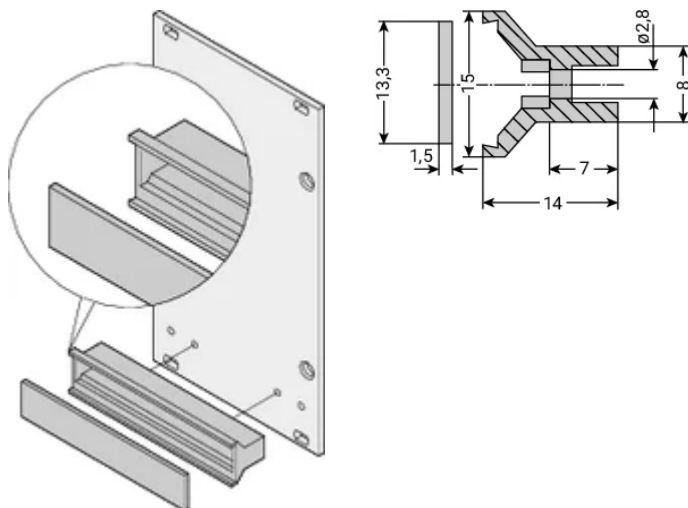

Color: Light Grey

Color Code: RAL 7035

Complies With: EN 45545-2, R22-R24, HL3; IEC 60297-3-101

Material: Polyphenylene Ether

Product Type: Handle

Type: Static

Works With: Front Panels

Gross Weight: 0.005kg

ADDITIONAL PRODUCT DETAILS

Please take into consideration that deliveries may be carried out in the stated SPQs (SPQ, e.g. 5 pieces, 10 pieces, 50 pieces, etc.). Differing order quantities (e.g. 2 pieces) may be changed to the next possible delivery quantity = Standard Pack Quantity.

Cannot be used together with fixing clip (21101-239).

DIAGRAMS

WARNING

nVent products shall be installed and used only as indicated in nVent's product instruction sheets and training materials. Instruction sheets are available at www.nvent.com and from your nVent customer service representative. Improper installation, misuse, misapplication or other failure to completely follow nVent's instructions and warnings may cause product malfunction, property damage, serious bodily injury and death and/or void your warranty.