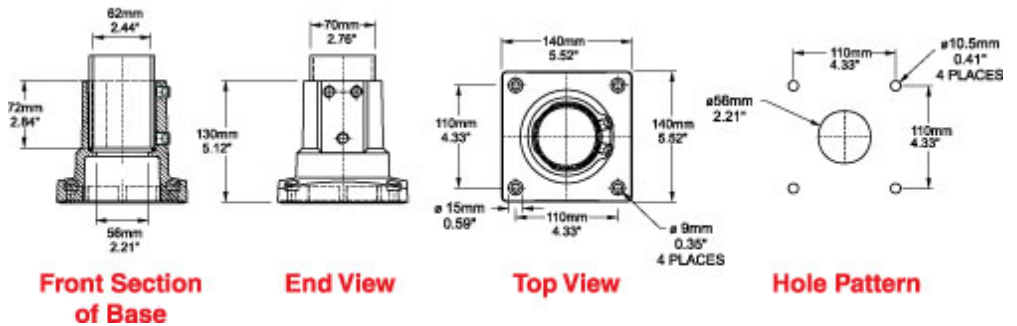

Quality Products. Service Excellence.

Tara Plus Base 70 TPSSB70 Series

- For use with 70 mm tube.
- Compatible with all vertical and horizontal configurations.
- Compatible with tube up or tube down configurations.
- Die-cast Aluminum G Al Si 12.
- No rotation.

Part No. R149-030-001

Tags: TPSS, tara plus, taraplus, suspension system, base, round, operator, fixed, 70mm

Data subject to change without notice

© 2024. Hammond Manufacturing Ltd. All rights reserved.