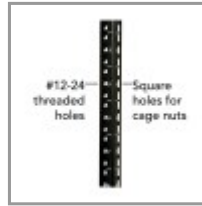

## SmartRack 10U Low-Profile Switch-Depth Wall-Mount Small Rack Enclosure, Clear Acrylic Window, Hinged Back

MODEL NUMBER: SRW10USG

Wall-mount cabinet secures and organizes 10U of 19-inch rack equipment up to 20.5 inches deep in locations with limited floor space. Clear acrylic window allows you to monitor equipment without unlocking door.

## Specifications

OVERVIEW	
UPC Code	037332187345
Device Compatibility	Patch Panel; Network Switch; UPS
Rack Type	Small Enclosure
PHYSICAL	
Color	Black
Rack Height	10U
Rack Depth	Shallow
Factory Preset Rack Depth (in.)	10.42
Factory Preset Rack Depth (cm)	26.5
Factory Preset Rack Depth (mm)	265
Maximum Device Depth (cm)	52.07
Maximum Device Depth (in.)	20.5
Maximum Device Depth (mm)	521
Minimum Device Depth (cm)	7.62
Minimum Device Depth (in.)	3
Minimum Device Depth (mm)	76
Shipping Dimensions (hwd / in.)	24.25 x 26.38 x 24.13
Shipping Dimensions (hwd / cm)	61.60 x 67.01 x 61.29
Shipping Weight (lbs.)	59.00
Shipping Weight (kg)	26.76
Unit Dimensions (hwd / in.)	21.560 x 23.630 x 21.630
Unit Dimensions (hwd / cm)	54.77 x 60.02 x 59.94
Unit Weight (lbs.)	53.4