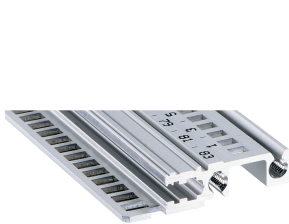

Horizontal Rail, Front, Type H-LD, Heavy, Long Lip, for IEEE Application, 42 HP

CATALOG NUMBER

34560-342

Combinations of horizontal rails and side panels

	Side panel 1	Side panel 2	Side panel 3	Side panel 4
Horizontal rail 1	-	+	+	+
Horizontal rail 2	+	+	+	+
Horizontal rail 3	+	+	-	-
Horizontal rail 4	Light 1	Flashed 2	Heavy 3	Edged 4

Legend: "+" can be combined, "-" combination not recommended

The horizontal rail with a long lip enables the use of IEEE insertion / extraction handles.

CERTIFICATIONS

FEATURES

For plug-in units with IEEE handle

Long lip (H-LD)

Installation at top and bottom

For CPCI and VME64x systems

Aluminum extrusion, anodized finish, conductive contact surface

PRODUCT ATTRIBUTES

Rack Width: 42HP

Package Quantity: 1

Finish: Anodized

Material: Aluminum

Product Family: EuropacPRO; RatiopacPRO; RatiopacPRO AIR; CompacPRO; PropacPRO

Product Type: Horizontal Rail

Type: Heavy, LD

Works With: Subracks; Cases

Gross Weight: 0.086kg

ADDITIONAL PRODUCT DETAILS