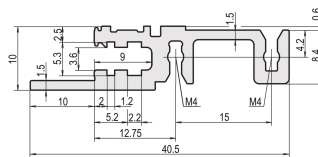

Horizontal Rail, Front, Type H-LD, Heavy, Long Lip, for IEEE Application, 42 HP

CATALOG NUMBER

34560-342

Combinations of horizontal rails and side panels

	Side panel 1	Side panel 2	Side panel 3	Side panel 4
Horizontal rail 1	-	+	+	+
Horizontal rail 2	+	+	+	+
Horizontal rail 3	+	+	-	-
Horizontal rail 4	Light 1	Flashed 2	Heavy 3	Edged 4

Legend: "+" can be combined, "-" combination not recommended

The horizontal rail with a long lip enables the use of IEEE insertion / extraction handles.

CERTIFICATIONS

FEATURES

For plug-in units with IEEE handle

Long lip (H-LD)

Installation at top and bottom

For CPCI and VME64x systems

Aluminum extrusion, anodized finish, conductive contact surface

PRODUCT ATTRIBUTES

Rack Width: 42HP

Package Quantity: 1

Finish: Anodized