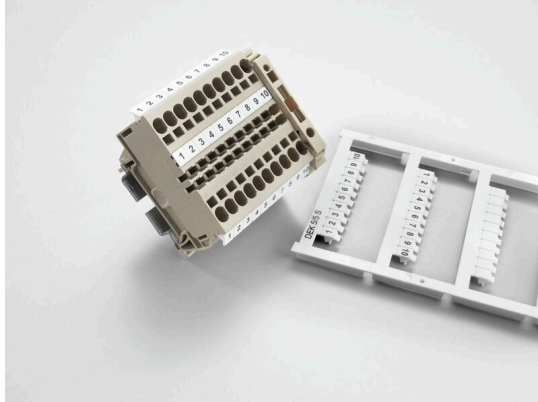

DEK 5 FWZ 11-20

Weidmüller Interface GmbH & Co. KG

Klingenbergstraße 26

D-32758 Detmold

Germany

www.weidmueller.com

Similar to illustration

The dekafix (DEK) marker is the universal marker for all conductor and plug-in connectors as well as for electronic sub-assemblies. The system is ideal for short number sequences and covers a large range of ready-printed markers. Strips for fast installation in one work step. The printing is easy to read, rich in contrast, and is available in five widths.

- Large range of ready-to-use markers
- Strips for fast installation
- Terminal markers, suitable for all Weidmüller cable connectors
- Available as blank cards, MultiCard or as cards with standard printing

General ordering data

Version	Dekafix, Terminal marker, 5 x 5 mm, Pitch in mm (P): 5.00 Weidmueller, white
Order No.	0523060011
Type	DEK 5 FWZ 11-20
GTIN (EAN)	4008190112219
Qty.	500 items

Technical data

Approvals

ROHS Conform

Dimensions and weights

Height	5 mm	Height (inches)	0.1968 inch
Width	5 mm	Width (inches)	0.1968 inch
Net weight	0.01 g		

Temperatures

Operating temperature range -40...100 °C

Environmental Product Compliance