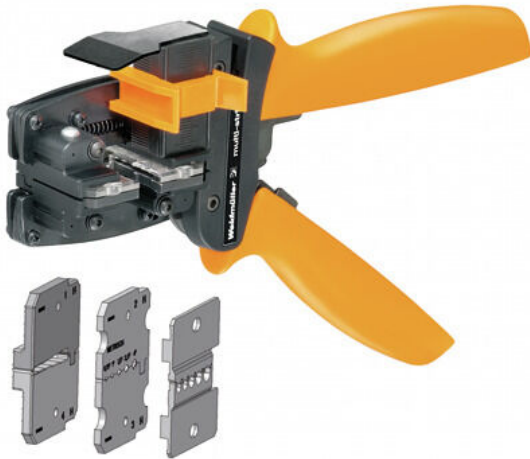

MULTI-STRIPAX 0.75-4 SL

Weidmüller Interface GmbH & Co. KG
Klingenbergstraße 26
D-32758 Detmold
Germany

www.weidmueller.com

- For flexible and solid conductors with special insulating materials
- High-quality stripping for industrial applications (complies with aircraft industry requirements)
- Specially shaped blades enable stripping of special types of insulation and conductor configurations
- Stripping length adjustable via end stop
- Very versatile thanks to interchangeable stripping units
- Stripping results reproduced accurately over and over again
- No damage to the conductor
- A long-lasting, reliable tool thanks to its sturdy design
- Integrated cutting function

General ordering data

Version	Tools, Stripping and cutting tool
Order No.	9203610000
Type	MULTI-STRIPAX 0.75-4 SL
GTIN (EAN)	4032248563968
Qty.	1 items

MULTI-STRIPAX 0.75-4 SL

Weidmüller Interface GmbH & Co. KG
 Klingenbergstraße 26
 D-32758 Detmold
 Germany

RoHS Compliance Status	Not affected
REACH SVHC	Lead 7439-92-1
SCIP	cf06c250-ed1e-4a45-9c1b-c5c8cbf13bf0

Technical data

Description of article	Stripping and cutting tool for cables with zero-halogen insulation, 0.75 - 4.0 mm ²
------------------------	--

Stripping tools

Cable type	Flexible and solid conductors with PVC insulation	Conductor cross-section (cutting capacity)	6 mm ²
max. cutting capacity, solid	2.5 mm ²	max. cutting capacity, fine-strand	6 mm ²
max. cutting capacity, ribbon	10,2 mm x 4 mm	Stripping range AWG, max.	10 AWG
Stripping length, min.	2 mm	Conductor cross-section, max.	4 mm ²
Conductor cross-section, min.	0.75 mm ²		